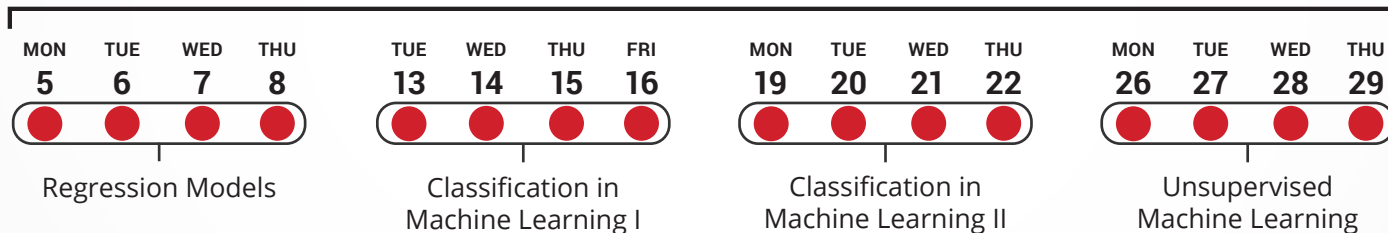

July

August

September

Available Time Slots:

1PM - 4PM

OR

6PM - 9PM

- Data Visualization Specialization
- Machine Learning Specialization