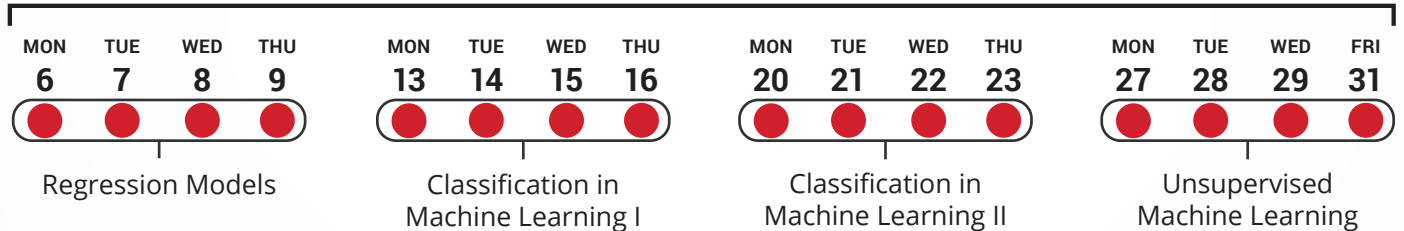

April

May

June

Available Time Slots:

1PM - 4PM

OR

6PM - 9PM

- Data Visualization Specialization
- Machine Learning Specialization